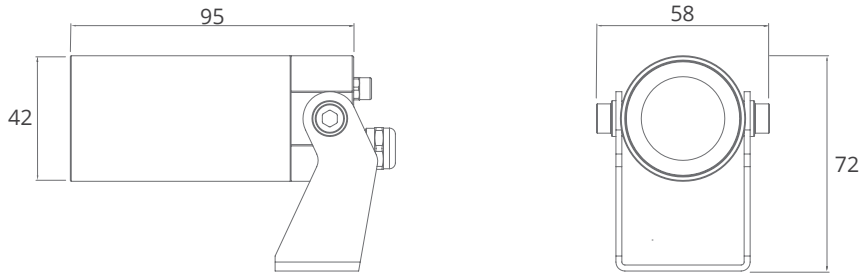

INSTA LAND 42

The built in power supply makes the installation easier, Various beam angles offer from long range spot to flood, Flexible mounting methods,customizations are available.

SPECIFICATION

MODEL	LAND WAVE INSTA LAND 42
OPERATING VOLTAGE	24V DC, AC200-240V
POWER CONSUMPTION	6W Max
LED TYPE	High Power LED
COLOUR RANGE	2700K, 3000K, 3500K, 4000K, 5000K RGB, RGBW
CRI	90min, 80min
SYSTEM EFFICIENCY	72lm/W@3000K
FWHM	6°, 10°, 15°, 24°, 36°, 55°
MATERIAL	Aluminum + Tempered Glass
OPERATING TEMPERATURE	-20°C ~ +55°C
STORAGE TEMPERATURE	-25°C ~ +60°C
LIFE TIME	50,000 hours / L70 at 25°C
DIMENSIONS	Ø42*95(L)*72 (H)mm
CABLE LENGTH	300mm
WATER PROOF	IP66
CONTROL	ON/OFF, DMX/RDM, Triac Dim, 0-10V Dim

FEATURES & OPTIONS

- 01. CW
- 02. NW
- 03. WW
- 04. DW
- 05. RGB
- 06. DYNAMIC CONTROL
- 07. IP66
- 08. ADJUSTABLE
- 09. EASY INSTALLATION
- 10. EXTREME ENVIRONMENTS
- 11. DMX

DIMENSIONS

TopHat (TH)

Honey Comb (HC)

Mounting Spike (MTS)

*all units are in mm

OPTIC SELECTION

LED	Lumens	Watts	Efficacy
WHITE	421.38	6.00	70.23

CenterBeamLux	Illuminance at Distance
3240.14 lx	0.8 m
810.18 lx	1.7 m
360.02 lx	2.5 m
203.16 lx	3.3 m
128.41 lx	4.2 m
90.22 lx	5.0 m

▪ Ver. Spread: 14.3° ▪ Horiz. Spread: 13.7°

LED	Lumens	Watts	Efficacy
WHITE	432.00	6.00	72.00

CenterBeamLux	Illuminance at Distance
957.88 lx	0.8 m
249.45 lx	1.7 m
108.02 lx	2.5 m
63.78 lx	3.3 m
37.76 lx	4.2 m
26.17 lx	5.0 m